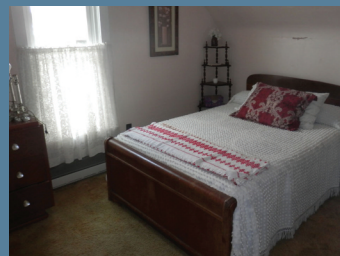

201 E. BAZILE

BLOOMFIELD

Nebraska

\$79,900

3 BEDROOM HOME

Approximate Room Measurements:

- Master Bedroom: 12 x 13
- Bedroom #2: 9 x 11
- Bedroom #3: 10 x 13
- Kitchen/Dining Room: 14 x 25
- Living Room: 14 x 14
- Main Bathroom: 6 x 14

This 3 bedroom, 1 1/2 bath home is 100% move-in ready! Newly remodeled kitchen, new vinyl windows, electrical, roof and siding. Main floor laundry and central air conditioning. Kitchen appliances, washer, dryer and water softener included. Lawn has underground sprinkler system.